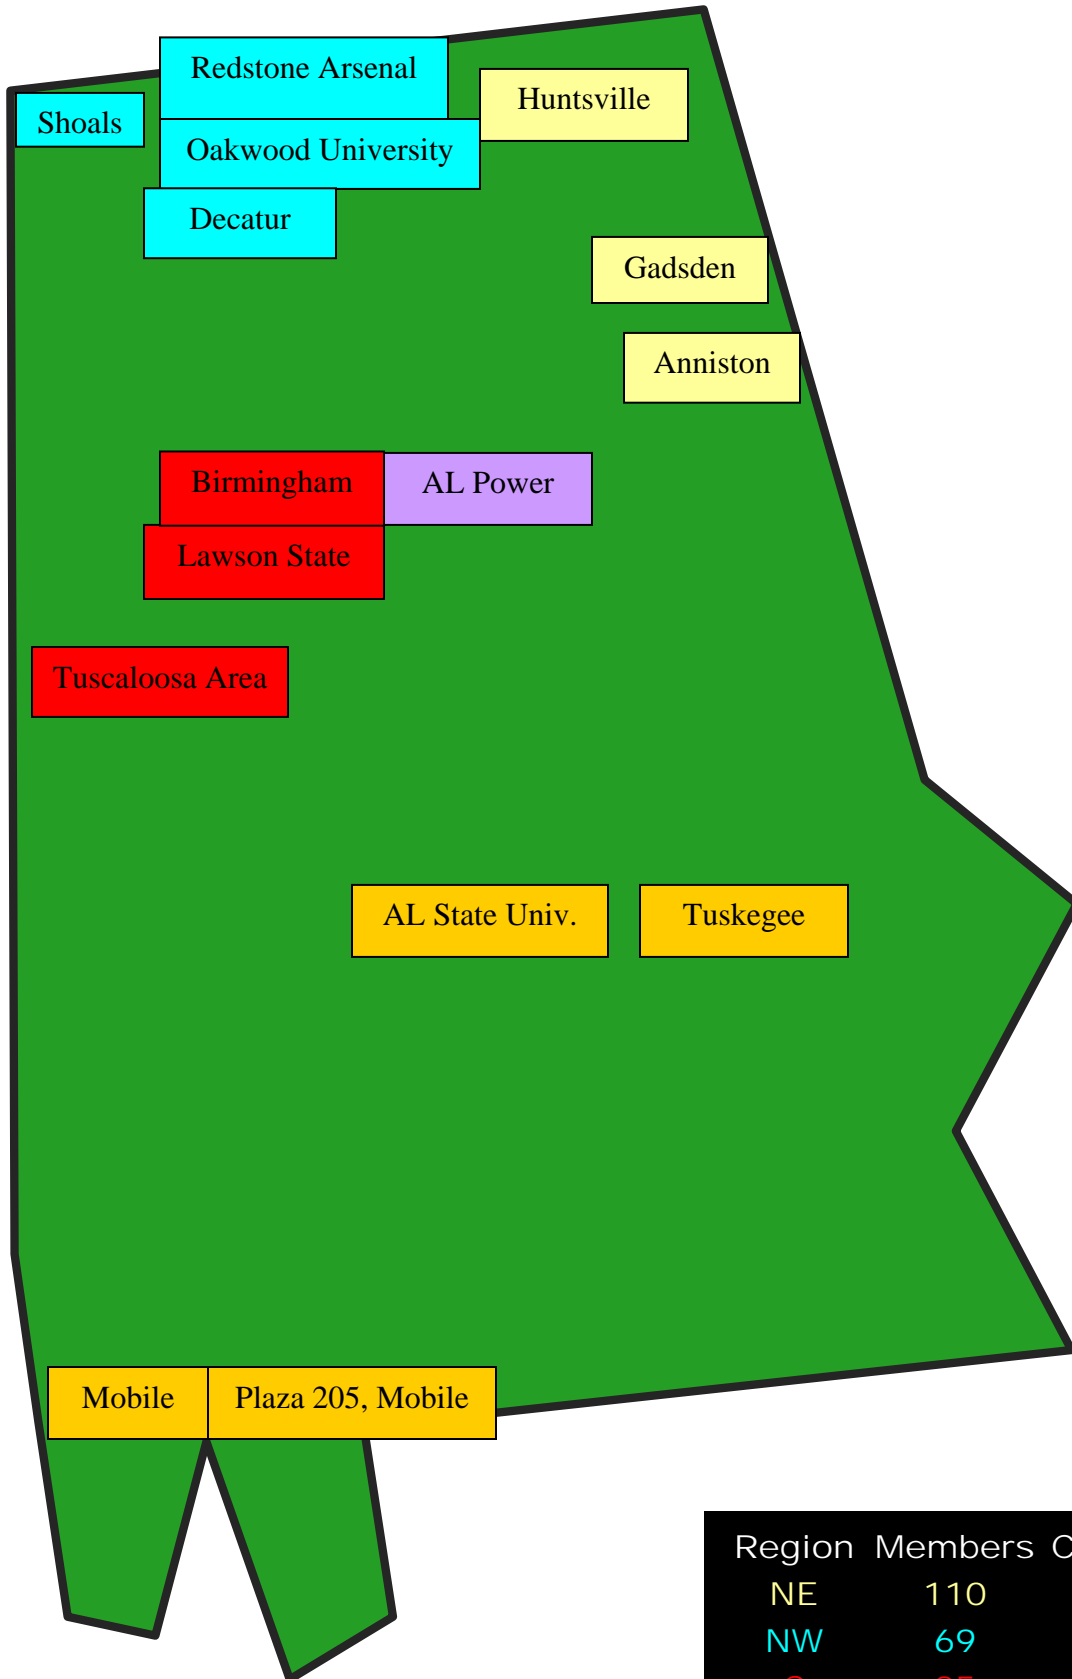

Alabama Division Regions

Revised: 10/2009

Region	Members	Chapters
NE	110	3
NW	69	4
C	85	3
SC	136	1
S	55	4